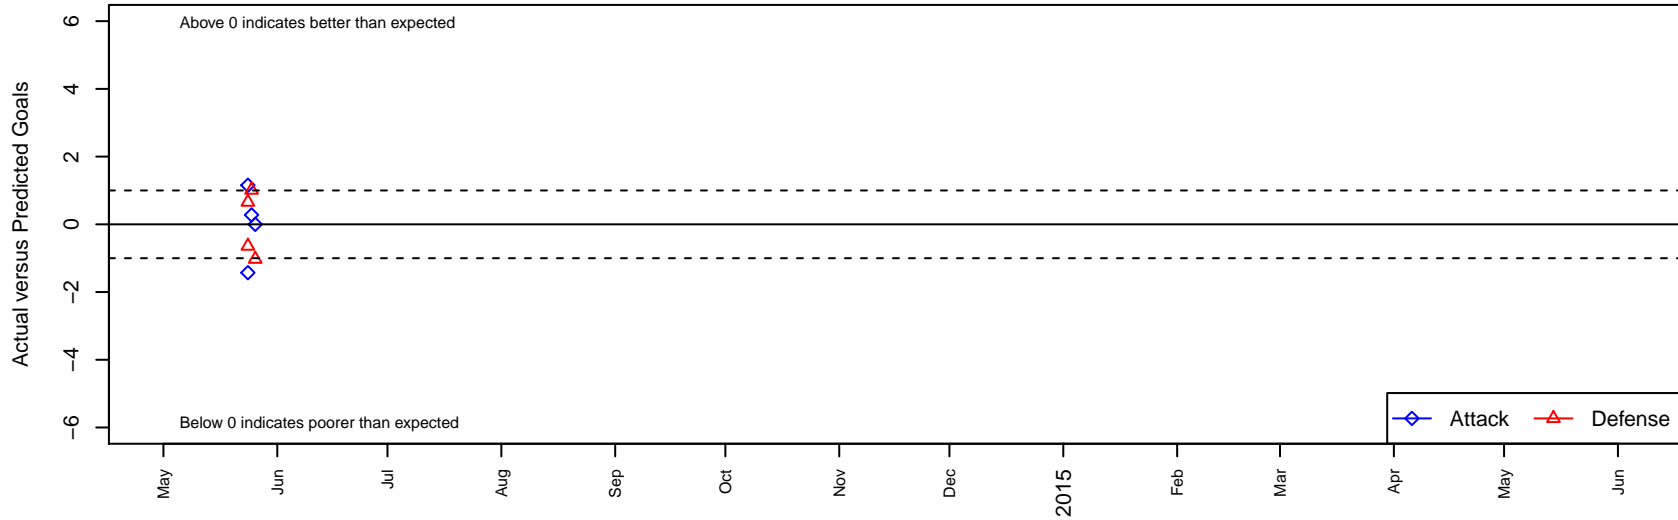

Rogue Valley Timbers Red Velocity G99

Rogue Valley SC
Medford, OR
G99 total strength=1124
attack=3.56 defense=2.66

alt names used:
RV Timbers Velocity

Venues played:
2014 Rogue Memorial GU14

Rogue Valley Timbers Red Velocity G99
Dots are actual minus expected GF (blue circles) and GA (red triangles).
Blue line is smoothed change in attack strength. Red is smoothed change in defense strength.